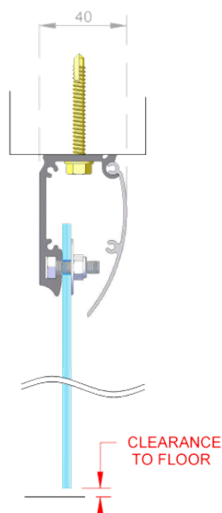

SIZE

PVC Strip Curtain width:
100mm, 150mm, 200mm, 300mm and 400mm

PVC Strip Curtain thickness:
1mm, 2mm, 3mm and 4mm

TEMPERATURE RANGE

Standard Temp: -15 to +50

Low Temp: -45 to +50

MINIMUM CLEARANCE

Wall Mount: 100mm

Head Mount: 40mm

PVC Options & Header Tracks

PVC Options

Standard Temp PVC (+50°C to 0°C)

Code	Temp	Style	Roll	Weight	Usage
100x2SF	Standard	Flat	50m	Light Duty	Pedestrian use and fragile goods
150x2SF	Standard	Flat	50m	Light Duty	Taller pedestrian openings
200x2SF	Standard	Flat	50m	Medium Duty	Dividing curtains and openings up to 2.5H
200x2SR	Standard	Ribbed	50m	Medium Duty	Openings up to 2.5H used with fork truck
300x3SF	Standard	Flat	50m	Heavy Duty	Large openings with no fork truck usage
300x3SR	Standard	Ribbed	50m	Heavy Duty	Where fork trucks are used a lot
400x4SF	Standard	Flat	25m	Extra Heavy Duty	Large external curtains and tall openings

Low Temp PVC (0°C to -40°C)

Code	Temp	Style	Colour	Roll	Weight	Usage
100x2GF	Standard	Flat	Grey	50m	Light Duty	Privacy curtains, conveyor curtains, door seals
200x2RF	Standard	Flat	Red	50m	Medium Duty	Marker Strips and welding curtains
300x3RF	Standard	Flat	Red	50m	Heavy Duty	Marker Strips and Welding curtains

Header Track Options

Face/Wall Mount

Head/Ceiling Mount

Hygiene Covers

Projects