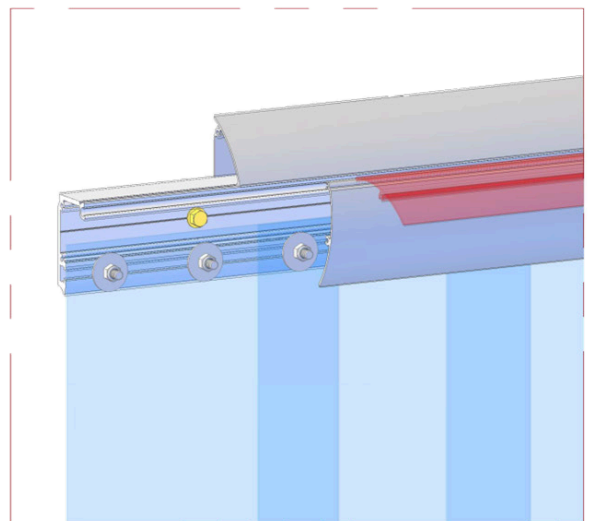

Low Temp PVC (0°C to -40°C)

Code	Temp	Style	Colour	Roll	Weight	Usage
100x2GF	Standard	Flat	Grey	50m	Light Duty	Privacy curtains, conveyor curtains, door seals
200x2RF	Standard	Flat	Red	50m	Medium Duty	Marker Strips and welding curtains
300x3RF	Standard	Flat	Red	50m	Heavy Duty	Marker Strips and Welding curtains

Header Track Options

Face/Wall Mount

Head/Ceiling Mount

Hygiene Covers

Projects