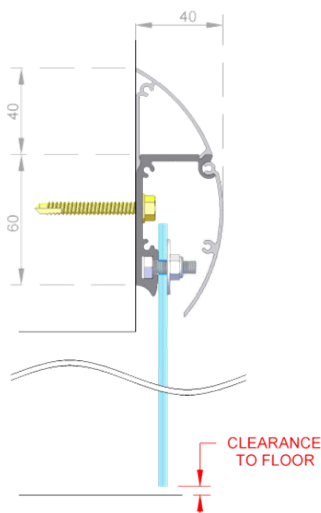

PVC Options & Header Tracks

PVC Options

Standard Temp PVC (+50°C to 0°C)

Code	Temp	Style	Roll	Weight	Usage
100x2SF	Standard	Flat	50m	Light Duty	Pedestrian use and fragile goods
150x2SF	Standard	Flat	50m	Light Duty	Taller pedestrian openings
200x2SF	Standard	Flat	50m	Medium Duty	Dividing curtains and openings up to 2.5H
200x2SR	Standard	Ribbed	50m	Medium Duty	Openings up to 2.5H used with fork truck
300x3SF	Standard	Flat	50m	Heavy Duty	Large openings with no fork truck usage
300x3SR	Standard	Ribbed	50m	Heavy Duty	Where fork trucks are used a lot
400x4SF	Standard	Flat	25m	Extra Heavy Duty	Large external curtains and tall openings

Low Temp PVC (0°C to -40°C)

Code	Temp	Style	Roll	Weight	Usage
200x2LF	Low	Flat	50m	Medium Duty	Pedestrian freezer doors
200x2LR	Low	Ribbed	50m	Medium Duty	Small freezer doors with trolleys
300x3LF	Low	Flat	50m	Heavy Duty	In freezer where fork trucks not used
300x3LR	Low	Ribbed	50m	Heavy Duty	In freezer with fork trucks

Low Temp PVC (0°C to -40°C)

Code	Temp	Style	Colour	Roll	Weight	Usage
100x2GF	Standard	Flat	Grey	50m	Light Duty	Privacy curtains, conveyor curtains, door seals
200x2RF	Standard	Flat	Red	50m	Medium Duty	Marker Strips and welding curtains
300x3RF	Standard	Flat	Red	50m	Heavy Duty	Marker Strips and Welding curtains

Header Track Options

Face/Wall Mount